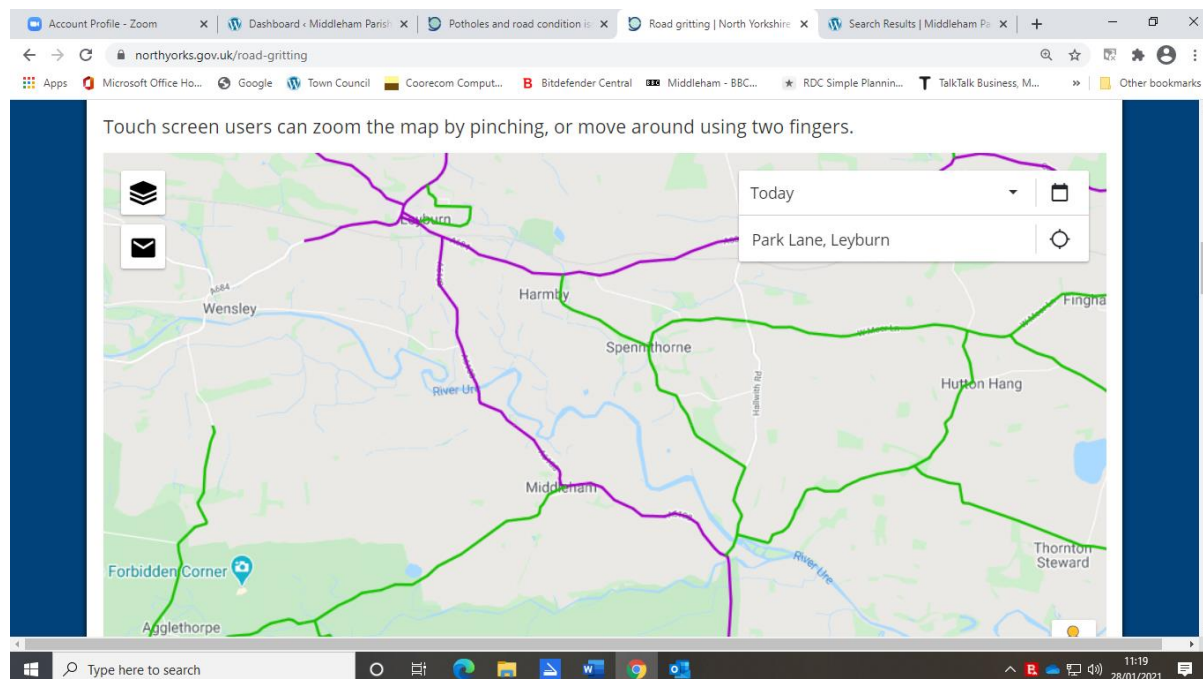

Gritting routes in Middleham

This page is an extract of the gritting map available at <https://www.northyorks.gov.uk/road-gritting> which is interactive so you can check across North Yorkshire.

Map key

We grit our roads in the order below, as resources allow, based on traffic flows and the best use of our gritters.

Priority	Type of road	Gritted by
 1	Connects or passes through towns	7am
 2	Access to local communities	10am
Unmarked	Housing estates and country lanes	Only gritted if conditions last over 72 hours and resources allow

Most scheduled buses and three quarters of school buses run on gritted routes. We cannot grit all our roads due to the time and cost involved.

Report empty grit bins here: <https://www.northyorks.gov.uk/salt-bins-and-salt-heaps>