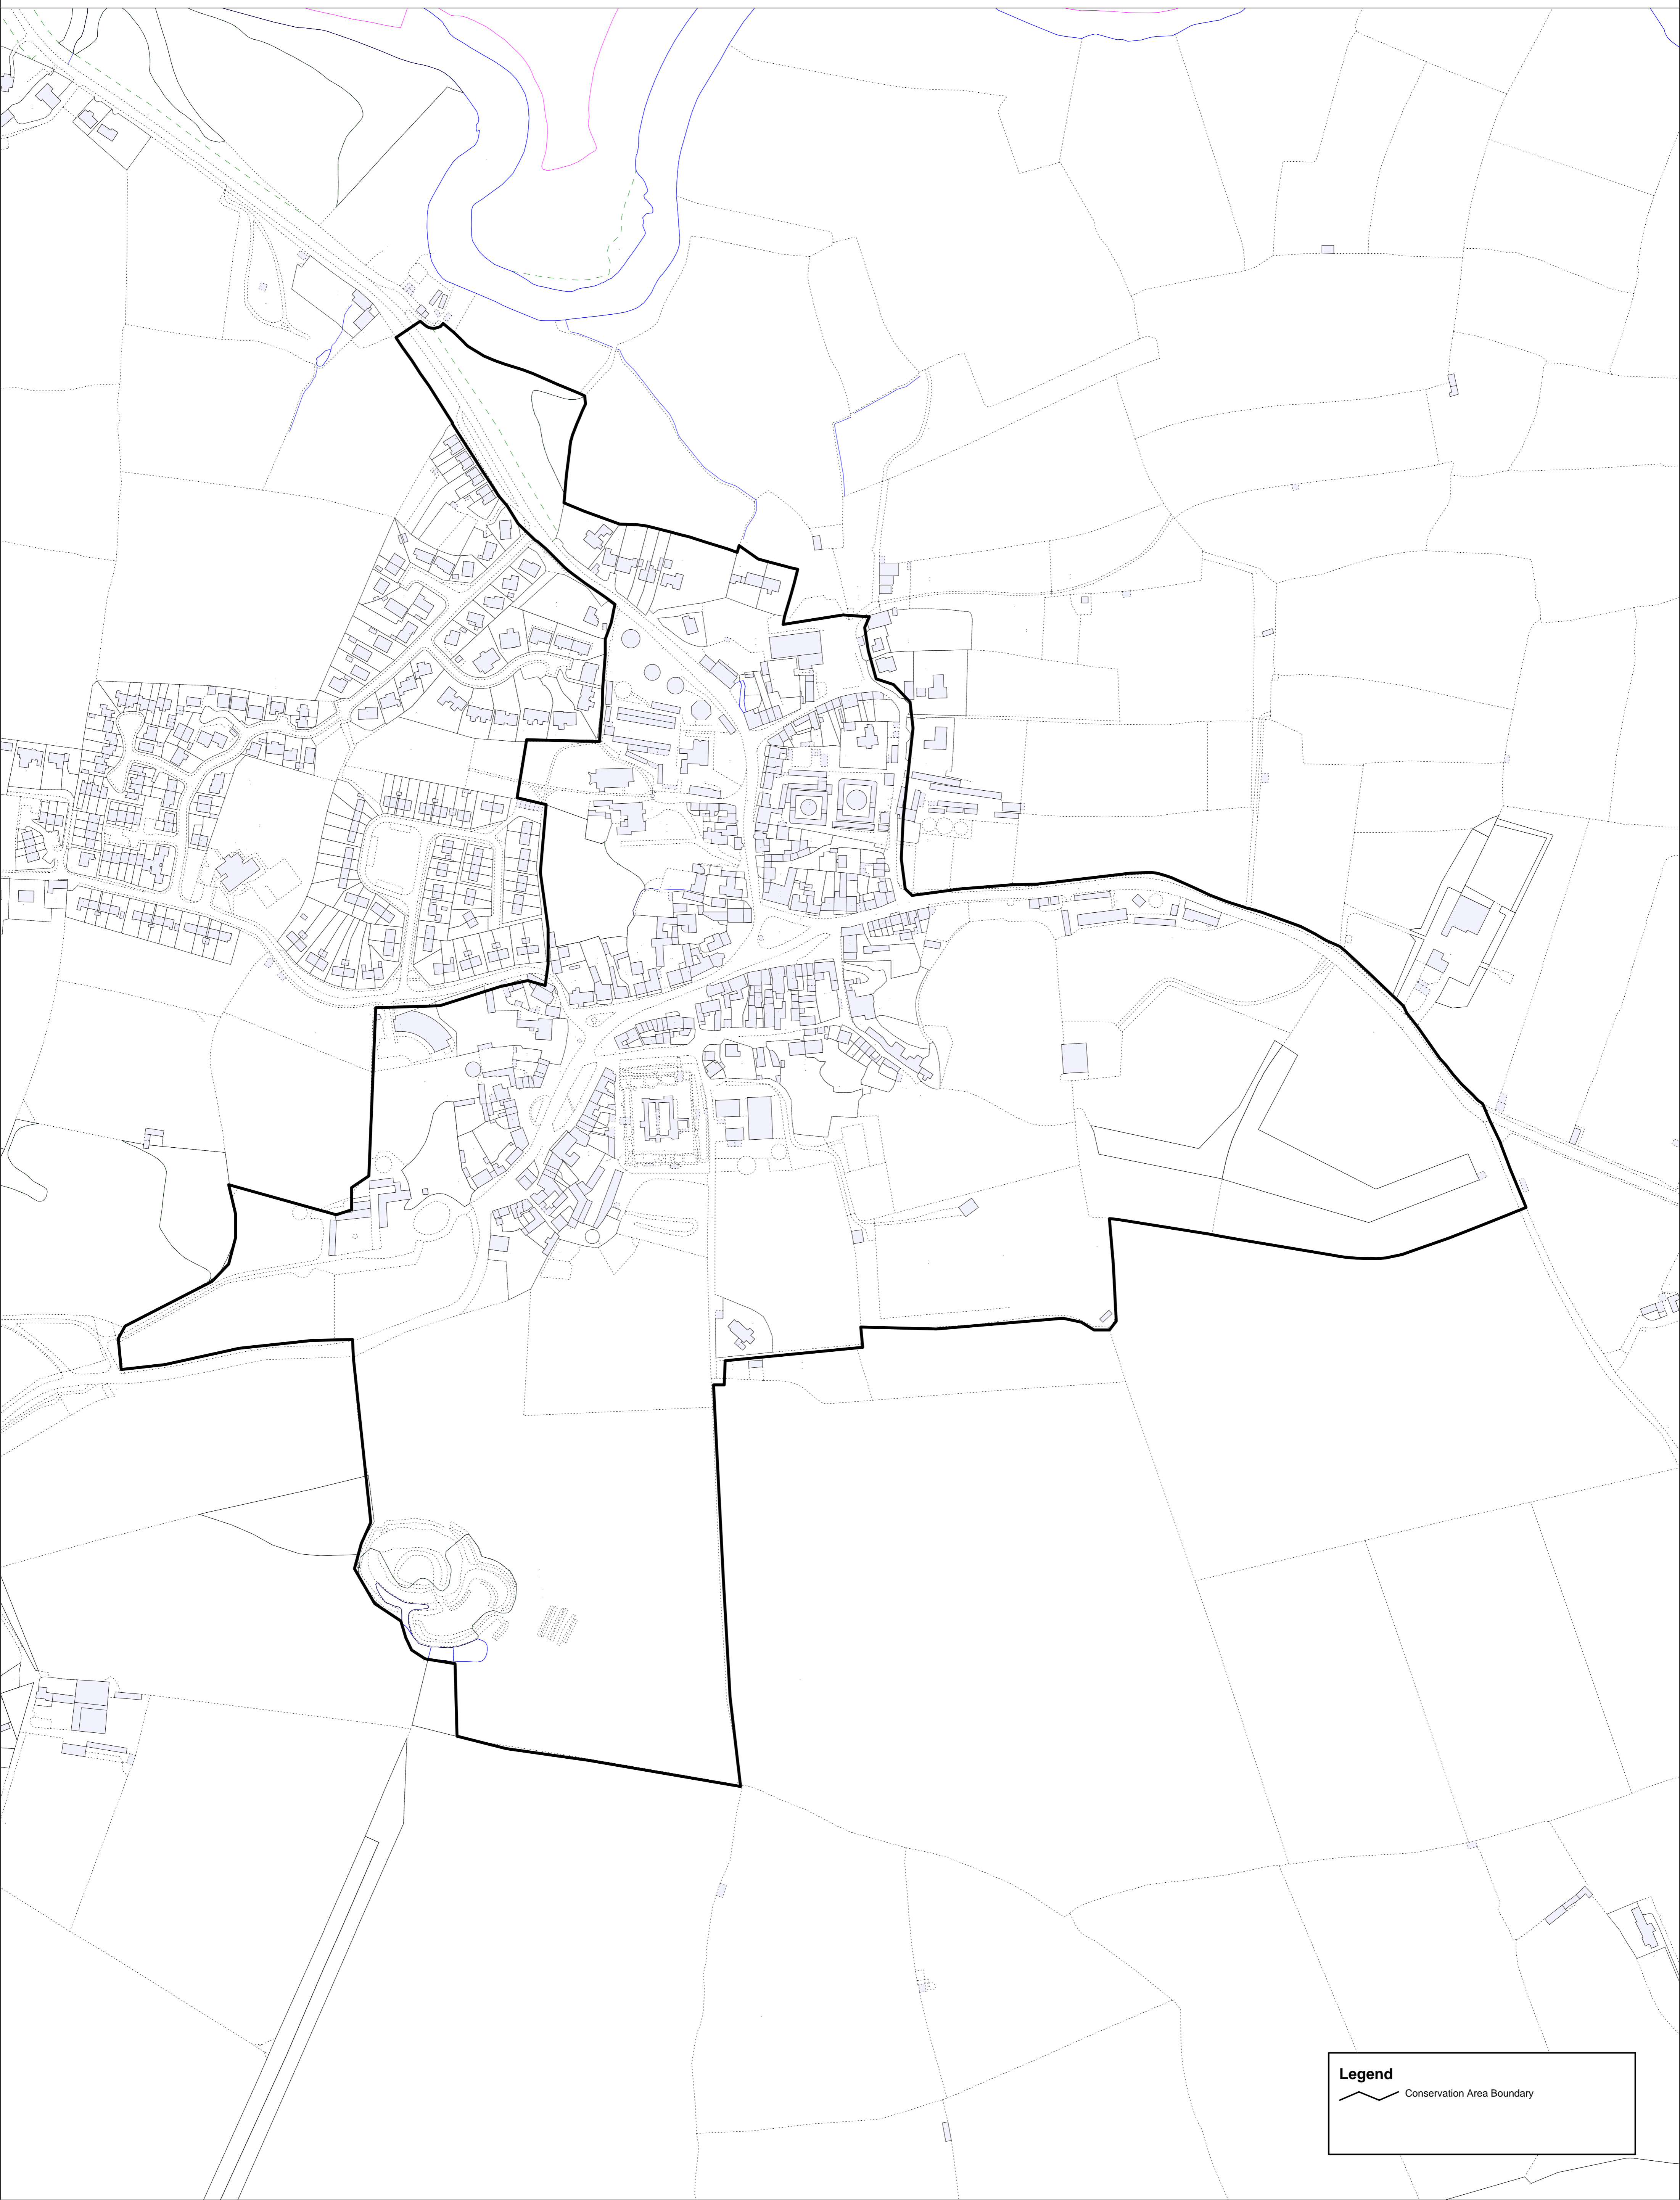

Richmondshire District Council

Legend
— Conservation Area Boundary